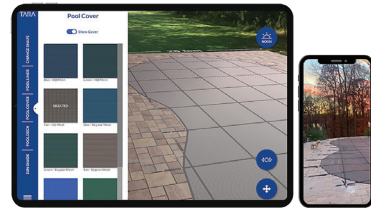

Envision your backyard oasis with various cover options.

SOLID

MAXIMUM CLEAN, MAXIMUM PROTECTION

Solid safety covers block 100% of sunlight and debris, keeping your pool clear and algae-free through the off-season. Crafted from tough laminated vinyl, they resist punctures and stand up to harsh weather for long-lasting performance. With less cleaning and fewer chemicals needed, Solid Covers deliver the ultimate in pool protection. (Pump or Drain Panel required)