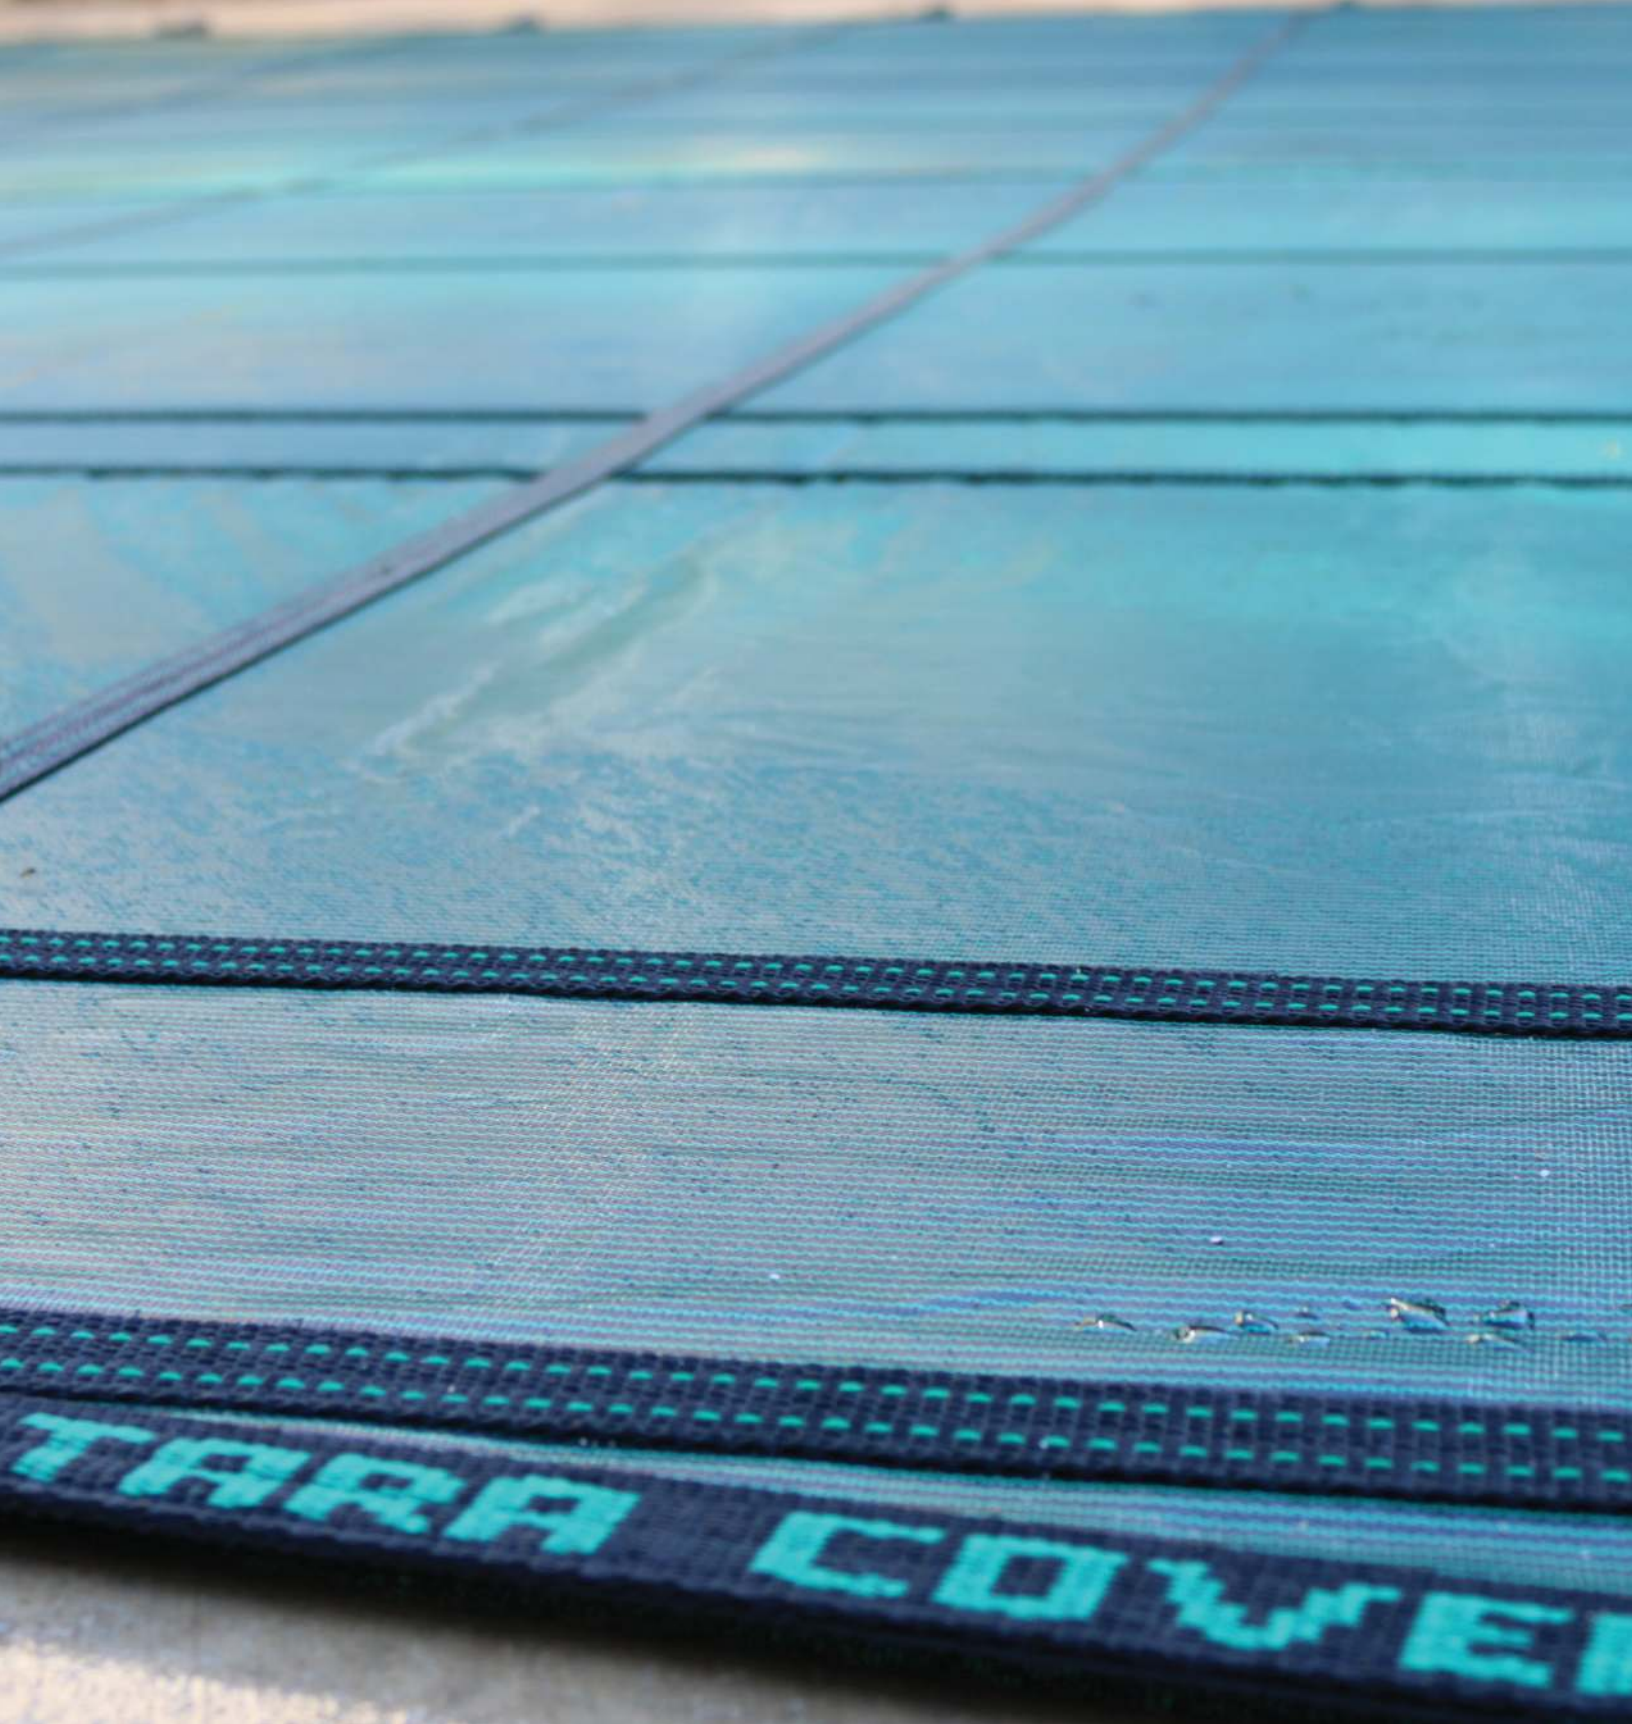

TARA[®]

POOL COVERS

BUILT TO LAST

PREMIUM FEATURES IN EVERY COVER

Built with heavy-duty materials and reinforced construction, our covers offer peace of mind, knowing your pool is protected in the off season. Discover the features that make Tara safety covers the trusted choice for pool safety and durability.

HEAVY-DUTY SPRINGS & HARDWARE

Every Tara safety cover is secured with rugged springs, solid brass anchors, and stainless steel buckles to keep it firmly in place. Built to resist stretching and corrosion, this hardware ensures lasting strength and reliability year after year.

DOUBLE-LAYER WEBBING

Reinforced webbing along the perimeter and seams provides maximum strength, preventing wear and extending the life of your cover.

CUSTOM-FIT PRECISION

Extra stitching at high-stress points protects against tearing and adds durability where it's needed most, making Tara covers some of the strongest available.

Envision your backyard oasis with various cover options.

Blue Solid Safety Cover

100% SUNBLOCK **12 Year** WARRANTY **13 Oz.** PER SQ. YD

SOLID

MAXIMUM CLEAN, MAXIMUM PROTECTION

Solid safety covers block 100% of sunlight and debris, keeping your pool clear and algae-free through the off-season. Crafted from tough laminated vinyl, they resist punctures and stand up to harsh weather for long-lasting performance. With less cleaning and fewer chemicals needed, Solid Covers deliver the ultimate in pool protection. (Pump or Drain Panel required)